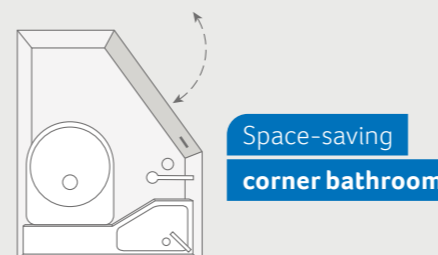

Spacious
longitudinal bathroom

SPORT 500 KD. For layouts with a cross bed and cots, the bathroom is very spacious and has a separate shower.

Well-designed
comfort bath

SPORT 400 LK.

The perfectly integrated washbasin offers an extended shelf. With the optional shower extension, the bathroom is transformed into a shower cubicle in no time at all.