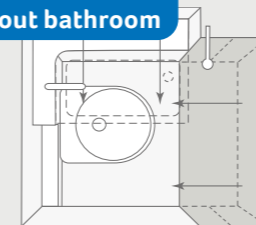

BED VARIANTS

- 2 Sleeping places 340 PX
- 3-5 Sleeping places 500 DK

BATHROOM VARIANTS

- Front bathroom 340 PX
- Slide-out bathroom 500 DK

MORE INFO ONLINE
knaus-yaseo.com