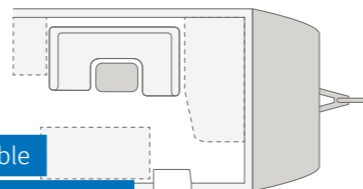

Comfortable
saloon seating area