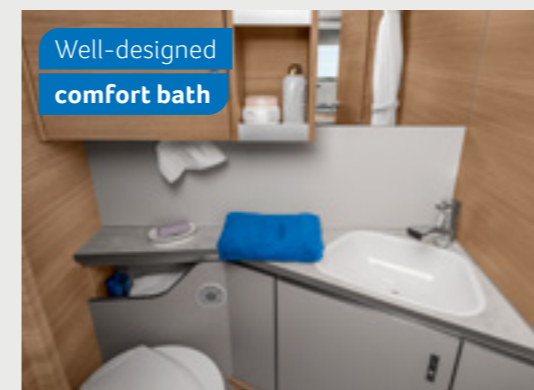

SPORT

Spacious
integrated bath

SPORT 540 FDK. The spacious base cabinet provides you with lots of storage space and the large mirror will keep the whole family happy – perfect for starting your day with a smile.

Spacious
longitudinal bathroom

SPORT 500 KD. For layouts with a cross bed and cots, the bathroom is very spacious and has a separate shower.

Well-designed
comfort bath

SPORT 400 LK.

The perfectly integrated washbasin offers an extended shelf. With the optional shower extension, the bathroom is transformed into a shower cubicle in no time at all.