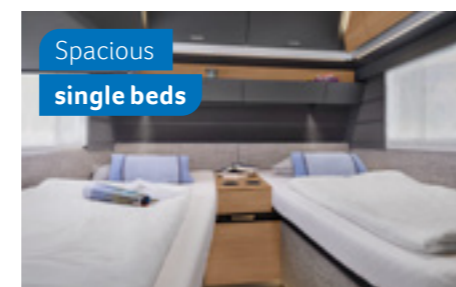

Spacious
single beds

AZUR 500 EU. The single beds offer a supreme level of sleeping comfort, while the fabric covering on the walls and the stylish LED ambient lighting make the space feel exclusive and luxurious.