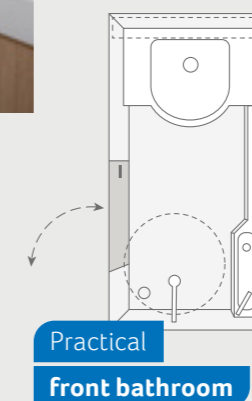

LOUNGE VARIANT	
Sofa Bed	400 TR
KITCHEN VARIANT	
Compact kitchen	400 TR
BED VARIANT	
2-4 Sleeping places	400 TR
BATHROOM VARIANT	
Front bathroom	400 TR

MORE INFO ONLINE
knaus.com/deseo