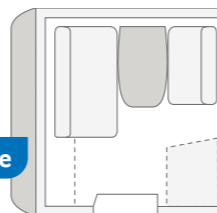

Cosy
dinette

SÜDWIND 580 QS. There is plenty of space in the spacious dinette for doing arts and crafts with the whole family. The bright, warm ambience and numerous windows create a unique feeling of space.

SÜDWIND 650 PXB. As comfortable as a seating area can be: enjoy more legroom and sit back in complete and utter comfort.

SÜDWIND 540 UE. The panoramic roof offers a magnificent view in the seating area. Perfect holiday feeling in any weather.