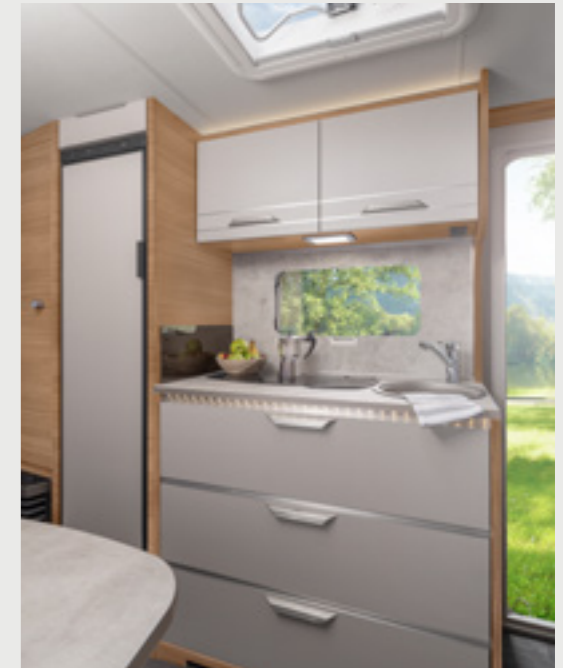

Space-saving
compact kitchen

SPORT 540 FDK. The amount of space in the galley kitchen is perfect for professional chefs. The splashback protects the wall from any splashes when cooking and is easy to clean, so even cleaning up is fun.

SPORT 540 FDK. The spacious interior offers the perfect place for a cosy games night with the family. The modern design with bright accents creates a feel-good atmosphere.