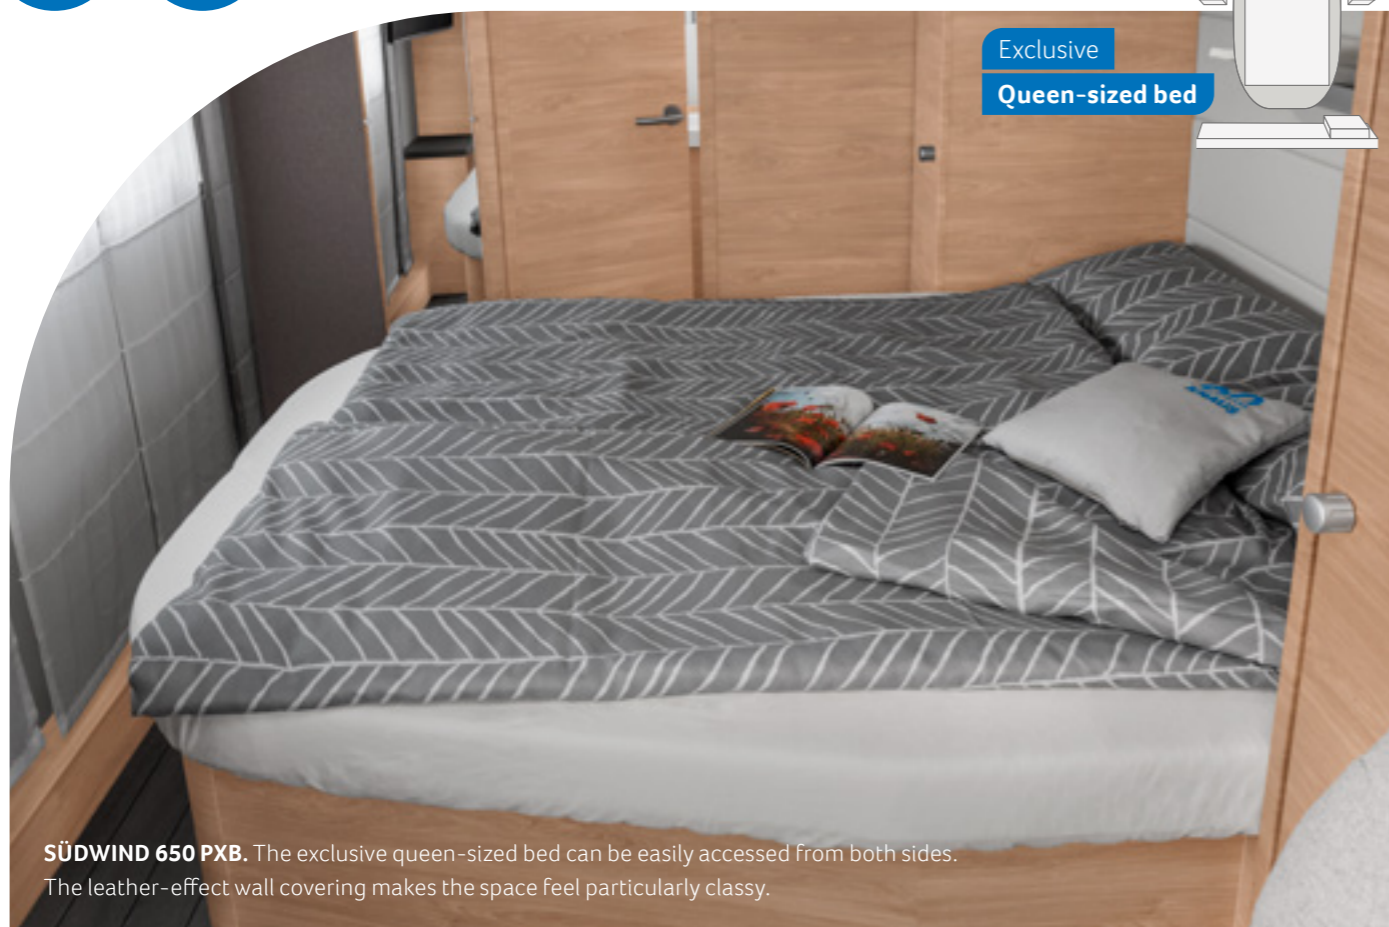

MORE INFO ONLINE
knaus.com/suedwind

Exclusive
Queen-sized bed

SÜDWIND 650 PXB. The exclusive queen-sized bed can be easily accessed from both sides. The leather-effect wall covering makes the space feel particularly classy.