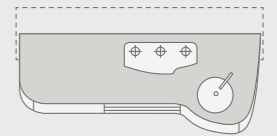

650 UX

- + Corner Kitchen
- + 4 Sleeping places
- + Queen-sized bed

Comfortable
saloon seating area

COOK & RELAX IN A MODERN SETTING

While delicious meals are being whipped up in the well-equipped kitchen, the bright furniture and cosy seating area invite you to take a seat and relax. Books, board games or clothing are always close at hand in the practical overhead cabinets.