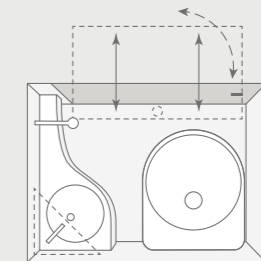

LOUNGE VARIANT	
L-shaped bench	480 QL
KITCHEN VARIANT	
Galley kitchen	480 QL
BED VARIANT	
2-4 Sleeping places	480 QL
BATHROOM VARIANT	
Compact bathroom	480 QL

[MORE INFO ONLINE
knaus.com/sportfun](https://knaus.com/sportfun)