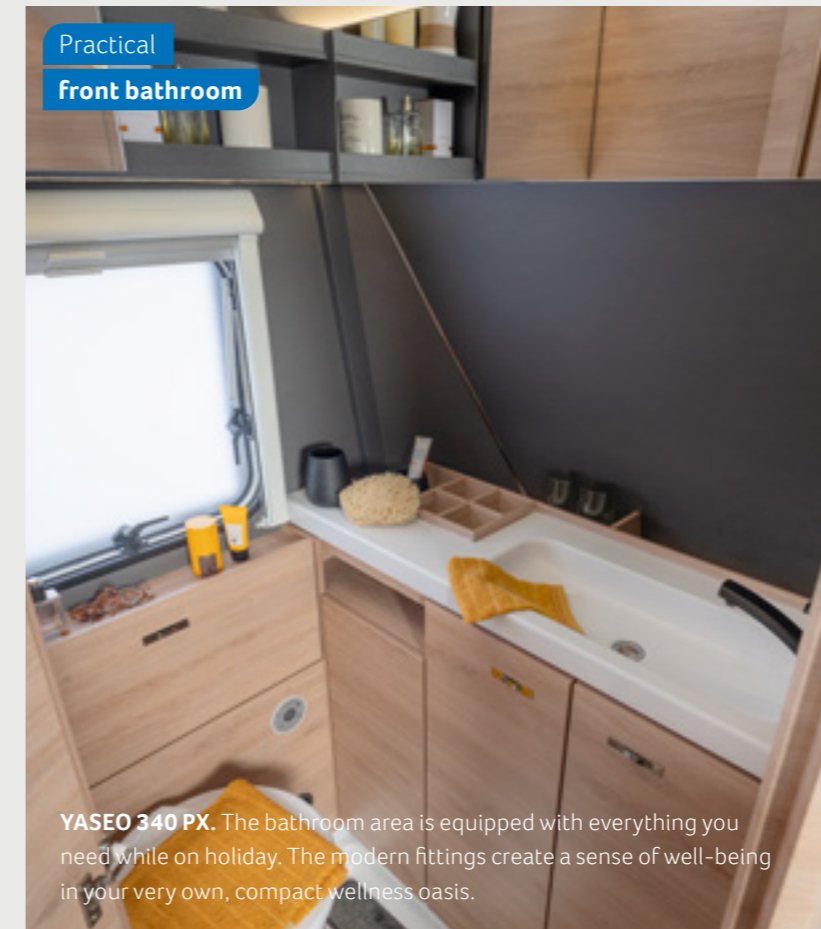

YASEO 500 DK. The slide-out bathroom is the ultimate in versatility. The shower folds out into the room as required and the washbasin is extendable, allowing it to be used at any time, even when the bathroom is folded up.

Practical
front bathroom

YASEO 340 PX. The bathroom area is equipped with everything you need while on holiday. The modern fittings create a sense of well-being in your very own, compact wellness oasis.