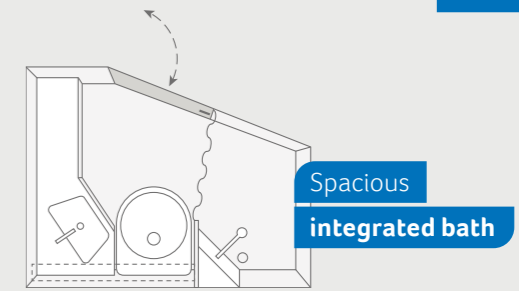

SPORT

Spacious
integrated bath

SPORT 540 FDK. The spacious base cabinet provides you with lots of storage space and the large mirror will keep the whole family happy – perfect for starting your day with a smile.